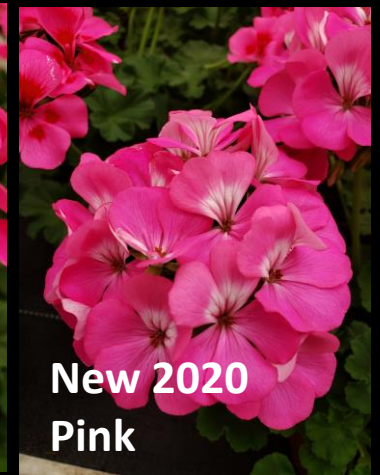

TWOinONE Series

- Interspecific geranium series gets bigger with the addition of 7 colors
- Tough, drought and heat tolerant plants are best if grown in 6 inch/gallon pots or large patio pots