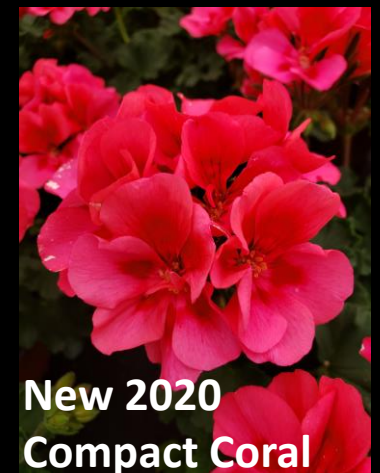

TWOinONE Series

- Interspecific geranium series gets bigger with the addition of 7 colors
- Tough, drought and heat tolerant plants are best if grown in 6 inch/gallon pots or large patio pots