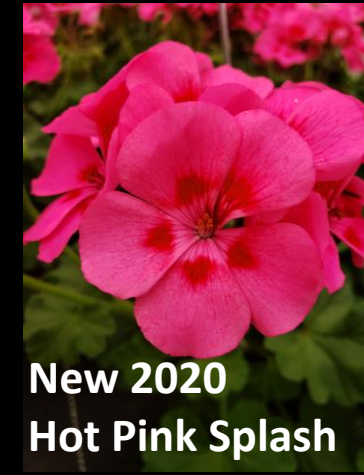

TWOinONE Series

- Interspecific geranium series gets bigger with the addition of 7 colors
- Tough, drought and heat tolerant plants are best if grown in 6 inch/gallon pots or large patio pots