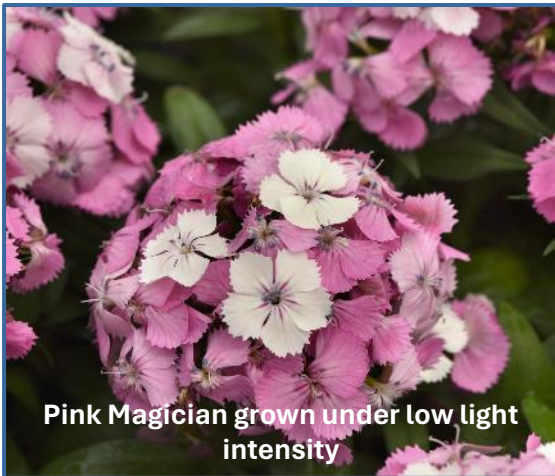

NEW Series Dianthus Dart™

CAST '24
Top 20 Intro

Light intensity impacts color quality; when possible finish outdoors for most intense color expression

SERIES	Annual	Perennial	Container	Landscape	Cut Flower	Specifications	Pot Size
Amazon™				x	x	H: 18 - 36" (46 - 91 cm) W: 10 - 12" (25 - 30 cm)	
Coronet™	x		x	x		H: 8 - 10" (20 - 25 cm) W: 8 - 10" (20 - 25 cm)	Cell Pack 4" / 4.5" / Quart / 10 cm
Dart™	x		x			H: 6 - 12" (15 - 30 cm) W: 6 - 8" (15 - 20 cm)	4" / 4.5" / Quart / 10 cm 5" / 6" / 1 Gallon / 15 cm 8" / 2 Gallon / 20 cm
Dash™	x		x			H: 15 - 20" (38 - 51 cm) W: 12 - 14" (30 - 36 cm)	4" / 4.5" / Quart / 10 cm 5" / 6" / 1 Gallon / 15 cm
Dynasty	x		x	x		H: 16 - 20" (41 - 51 cm) W: 10" (25 cm)	
Floral Lace™	x		x	x		H: 8 - 10" (20 - 25 cm) W: 8" (20 cm)	Cell Pack 4" / 4.5" / Quart / 10 cm
Ideal Select™	x			x		H: 8 - 10" (20 - 25 cm) W: 8" (20 cm)	Cell Pack 4" / 4.5" / Quart / 10 cm 5" / 6" / 1 Gallon / 15 cm
Rockin'™		x *First-Year Flowering		x		H: 18 - 24" (46 - 61 cm) W: 10 - 12" (25 - 30 cm)	4" / 4.5" / Quart / 10 cm 5" / 6" / 1 Gallon / 15 cm 10" Pot or HB / 3 Gallon / 25 cm
Sweet™					x	H: 18 - 36" (46 - 91 cm) W: 10 - 12" (25 - 30 cm)	
Jolt™	x		x	x *Pro Landscape Performer		H: 16 - 20" (41 - 51 cm) W: 12 - 14" (30 - 36 cm)	4" / 4.5" / Quart / 10 cm 5" / 6" / 1 Gallon / 15 cm

PanAmerican Dianthus Assortment