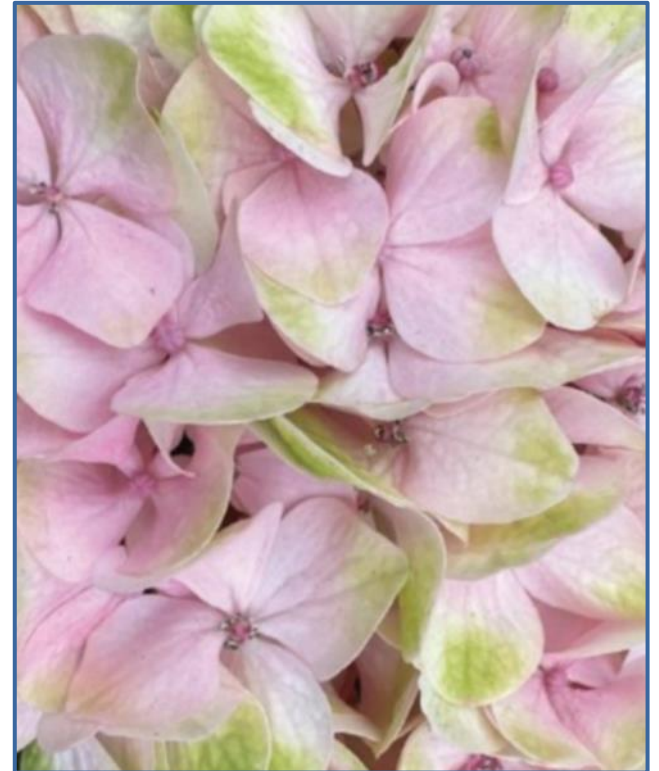

Pink

EXPRESS SEED COMPANY