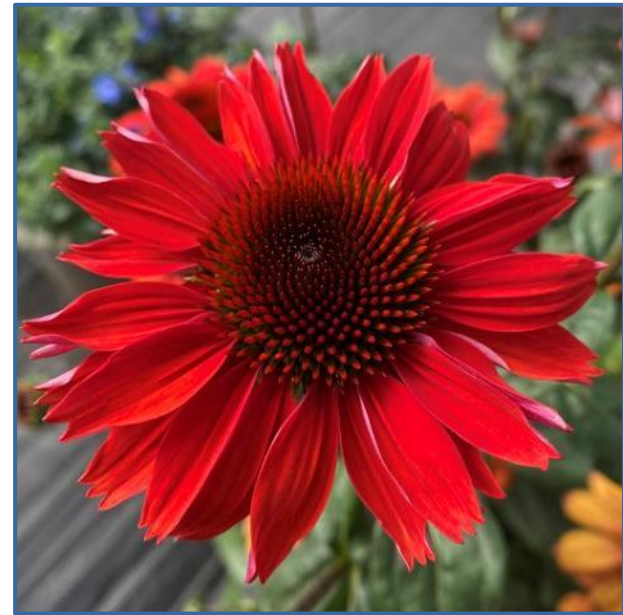

Don't forget about the popular **Panama Red!** The world's first URC produced Echinacea!