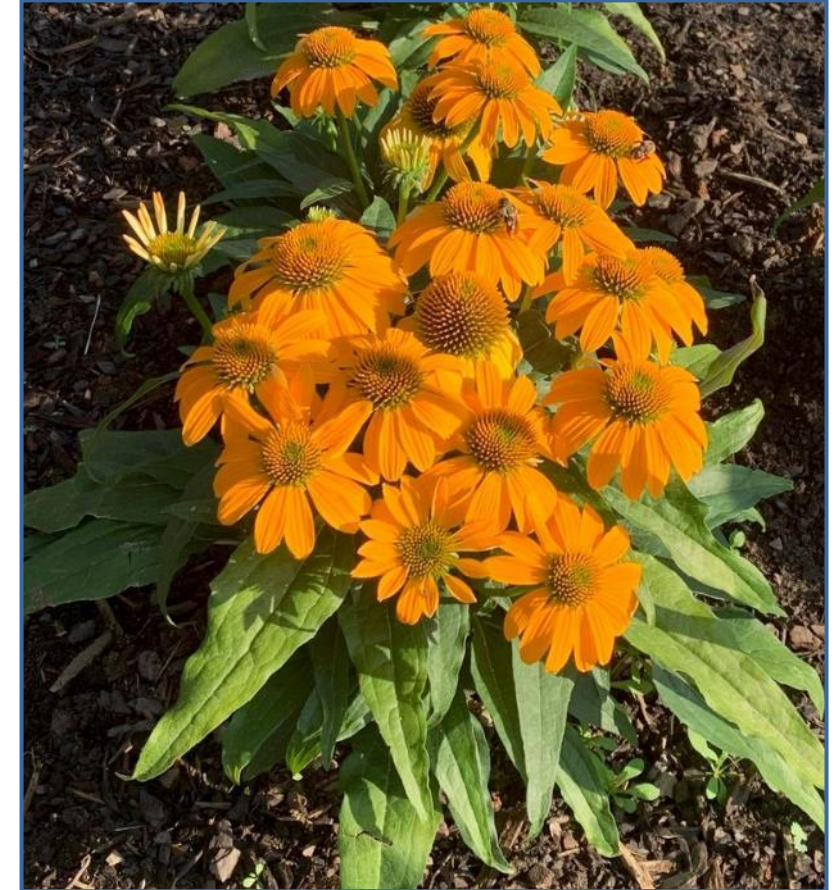

Don't forget about last year's popular introduction **Guatemala Gold!**