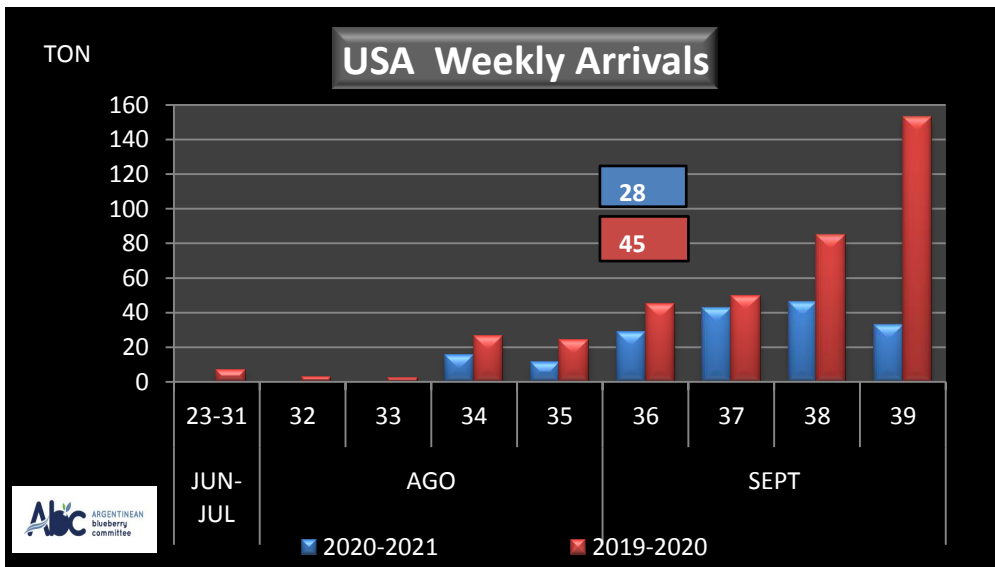

WEEKLY ARGENTINEAN BLUEBERRY ARRIVALS - ETA - 2020 / 2021 - U.S.A.