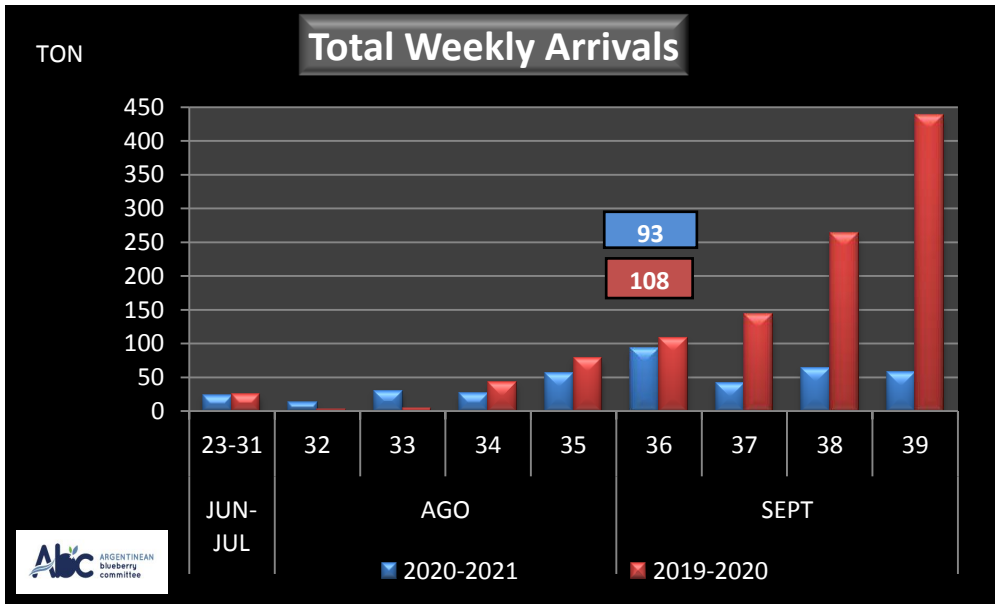

WEEKLY ARGENTINEAN BLUEBERRY ARRIVALS - ETA - 2020 / 2021 - ALL DESTINATIONS