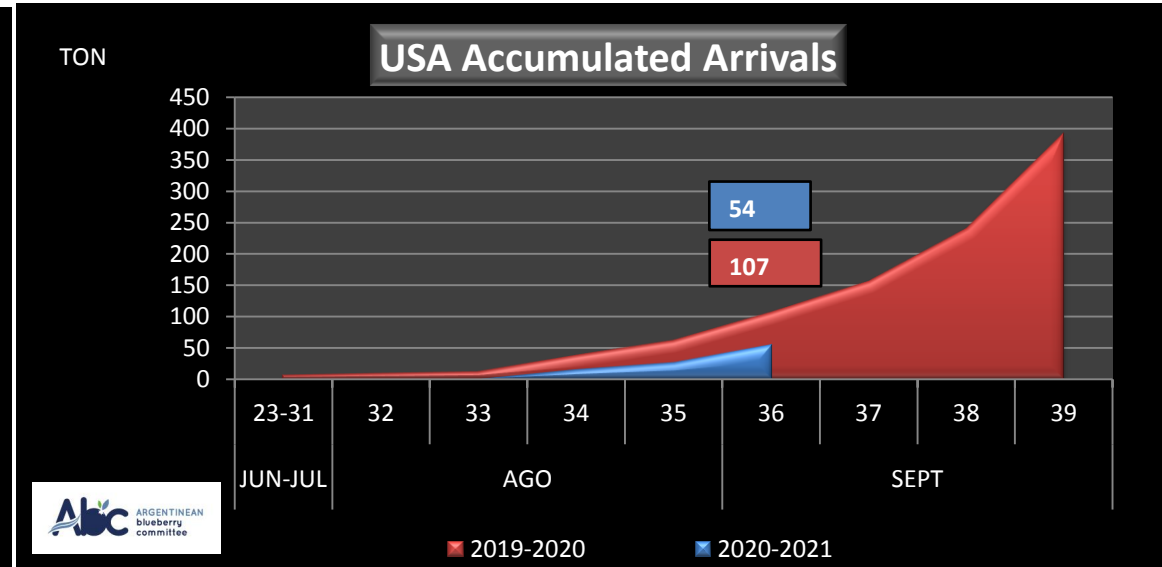

WEEKLY ARGENTINEAN BLUEBERRY ARRIVALS - ETA - 2020 / 2021 - U.S.A.