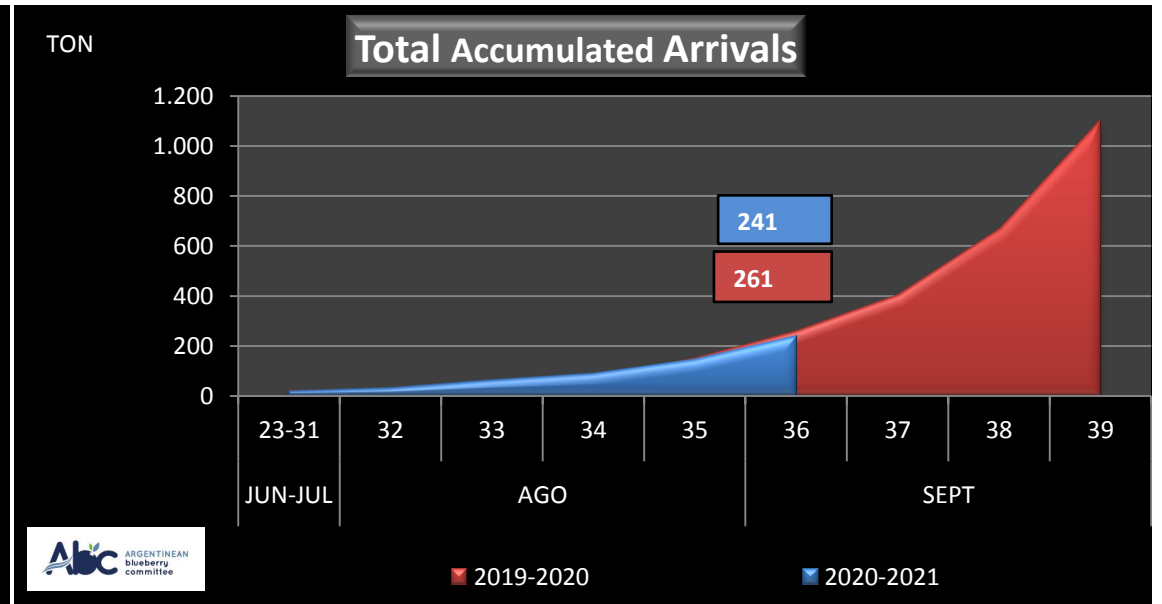

WEEKLY ARGENTINEAN BLUEBERRY ARRIVALS - ETA - 2020 / 2021 - ALL DESTINATIONS