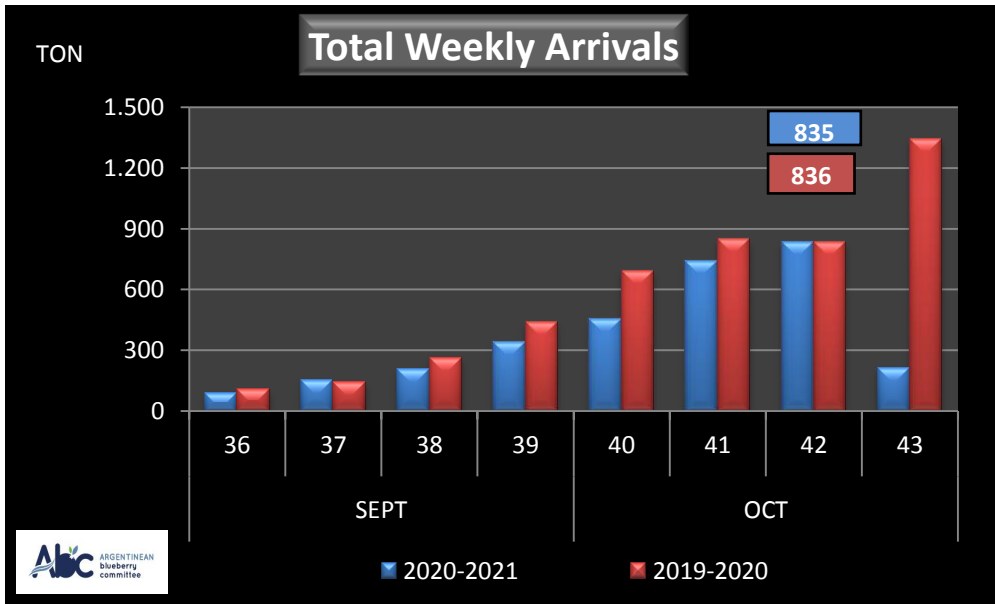

WEEKLY ARGENTINEAN BLUEBERRY ARRIVALS - ETA - 2020 / 2021 - ALL DESTINATIONS