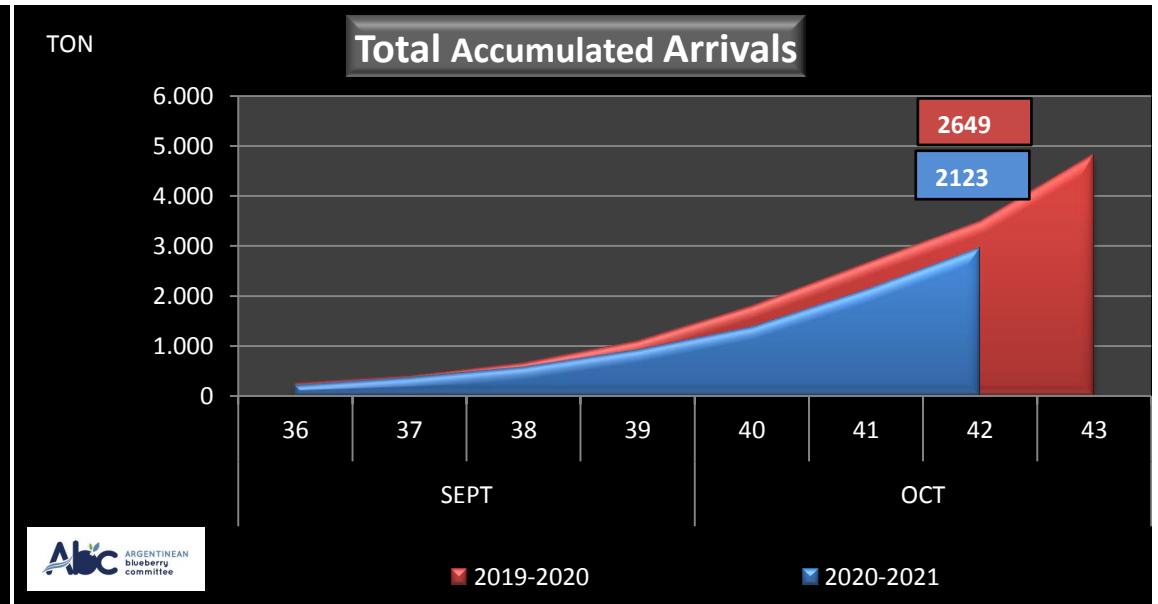

WEEKLY ARGENTINEAN BLUEBERRY ARRIVALS - ETA - 2020 / 2021 - ALL DESTINATIONS