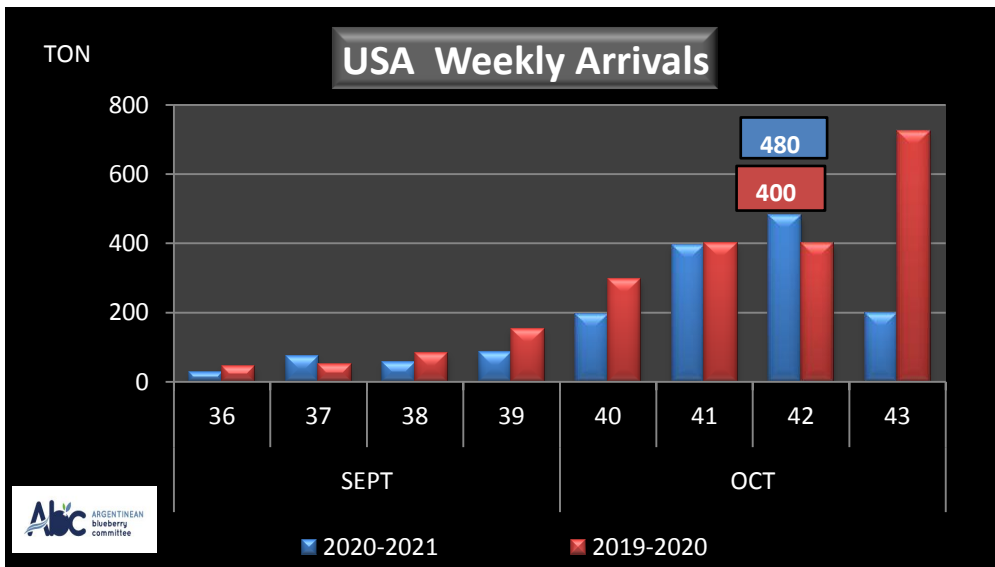

WEEKLY ARGENTINEAN BLUEBERRY ARRIVALS - ETA - 2020 / 2021 - U.S.A.