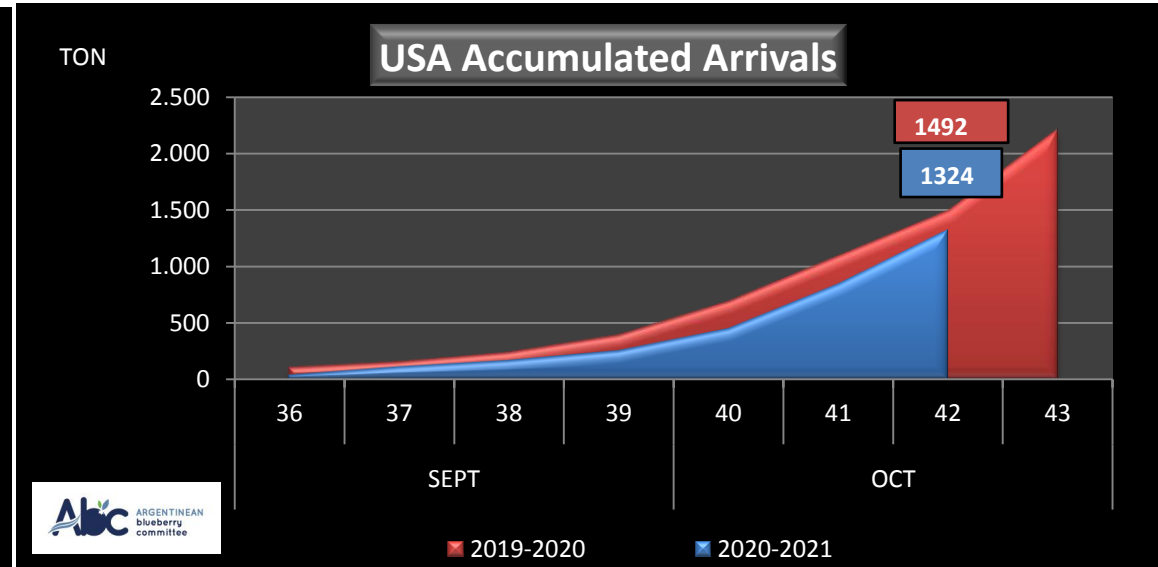

WEEKLY ARGENTINEAN BLUEBERRY ARRIVALS - ETA - 2020 / 2021 - U.S.A.