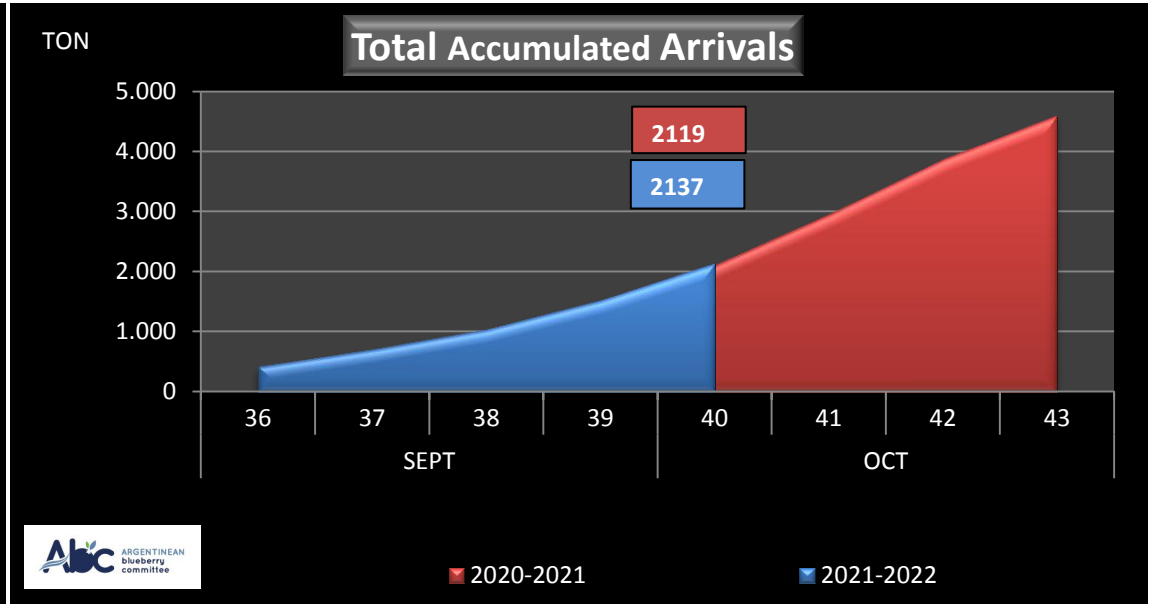

WEEKLY ARGENTINEAN BLUEBERRY ARRIVALS - ETA - 2021 / 2022 - ALL DESTINATIONS