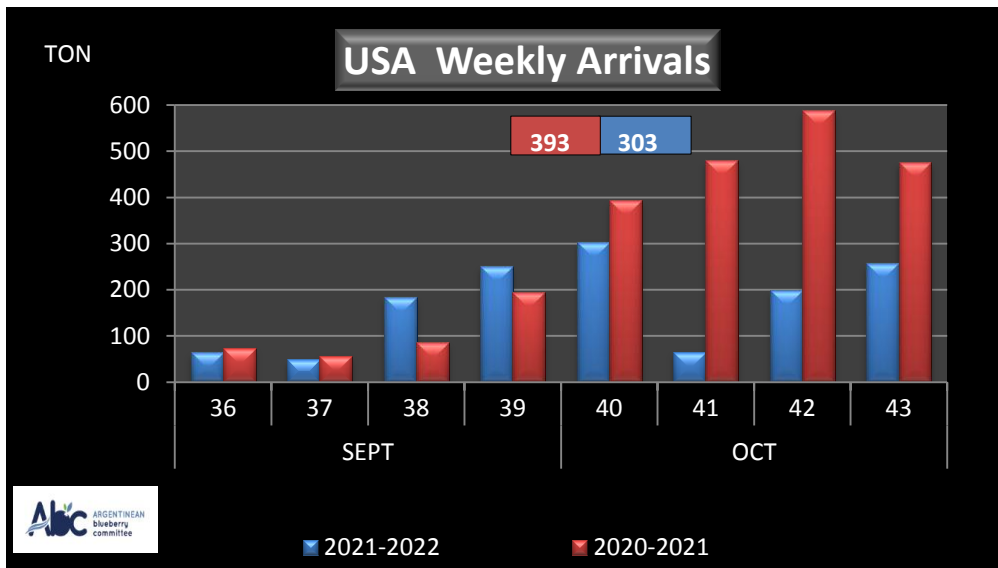

WEEKLY ARGENTINEAN BLUEBERRY ARRIVALS - ETA - 2020 / 2021 - U.S.A.