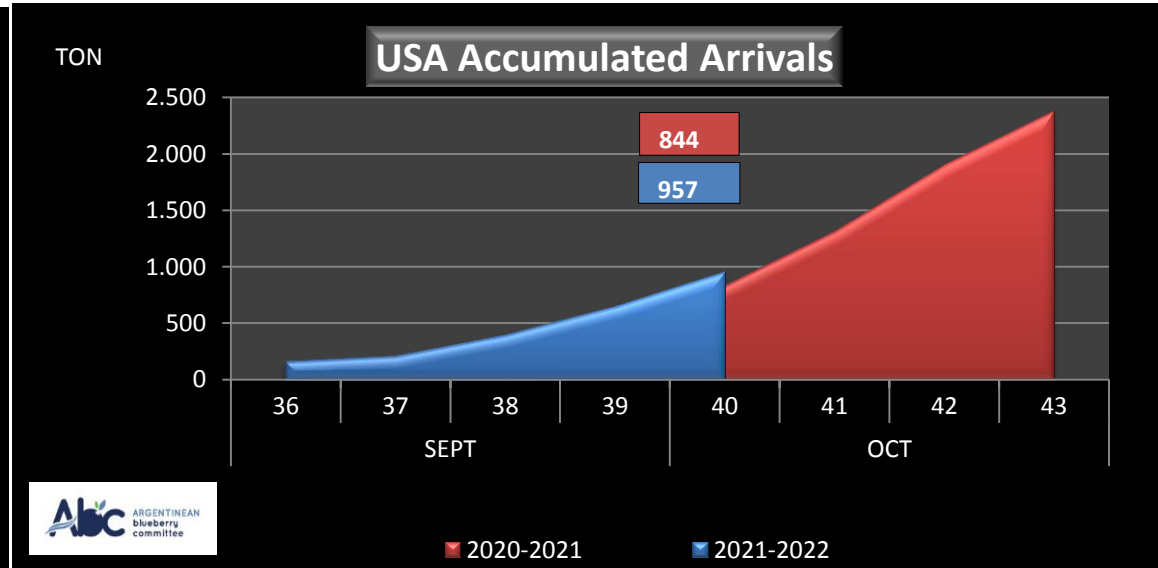

WEEKLY ARGENTINEAN BLUEBERRY ARRIVALS - ETA - 2020 / 2021 - U.S.A.