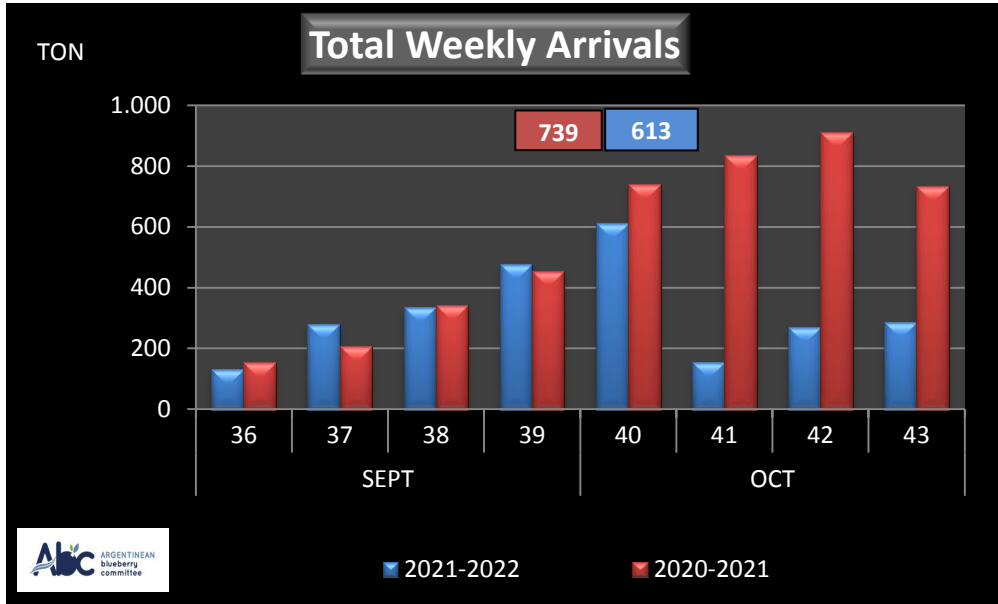

WEEKLY ARGENTINEAN BLUEBERRY ARRIVALS - ETA - 2021 / 2022 - ALL DESTINATIONS