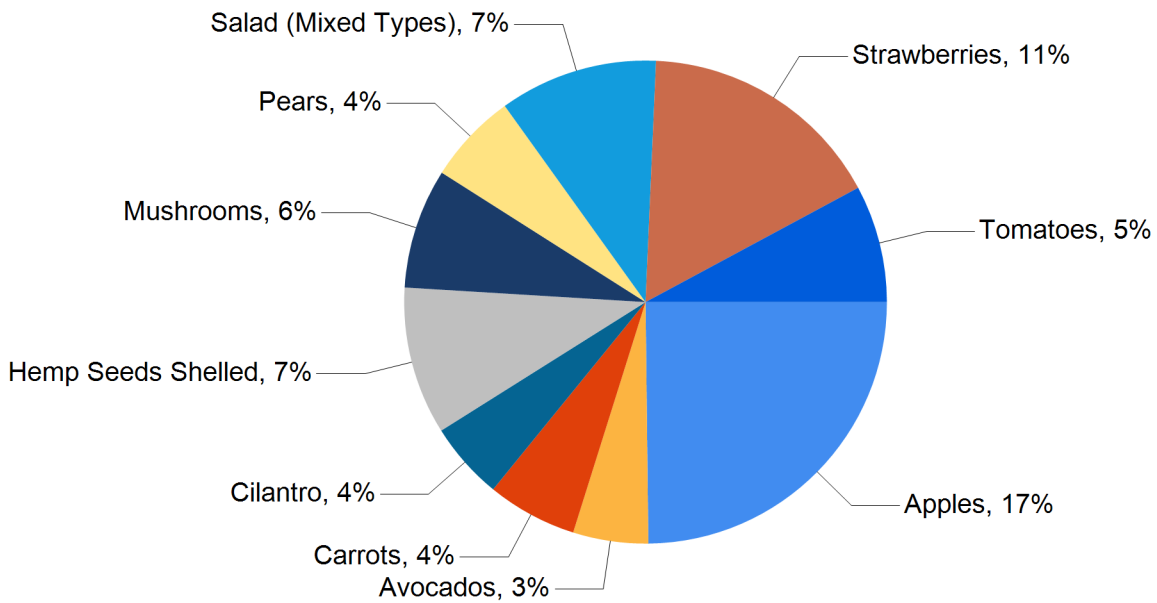

Top 10 Commodities as Percentage of Total Organic Ads

Wtd Avg - Simple weighted average