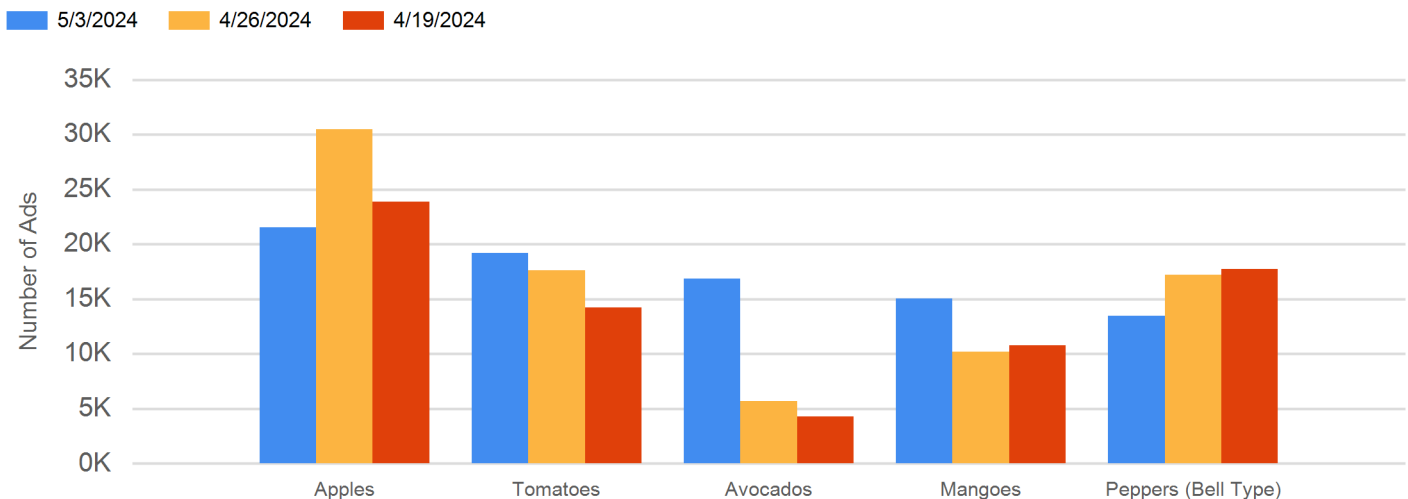

Total ad numbers this week were 265,171 a 10% decrease from last week's total of 294,443. The total for the same week last year was 5% lower at 252,964. The total number of ads broken out by commodity groups: fruit 136,155 (51% of all ads), onions and potatoes 22,074 (8%), vegetables 100,254 (38%), herbs 6,396 (3%), ornamentals 2,231, and hemp 4,457 (2%). The number of ads for organic produce was 26,836, 10% of total ads.

The following are the prices of major advertised items (3,000 plus ads) this week, compared to the same week last year. There were no significant increases in price for fruit this week. Significant decreases included only limes (ea.) at 17%. Significant changes in price for potatoes and onions this week included only a 12% increase for yellow sweet onions (per lb.). Significant increases in price for vegetables this week included green onions at 39%, cilantro at 23%, jalapeno peppers at 21%, Roma tomatoes at 19%, and zucchini at 10%. Significant decreases included long seedless cucumbers at 18% and orange bell peppers (ea.) at 10%.

Top 5 Commodities Featured This Week