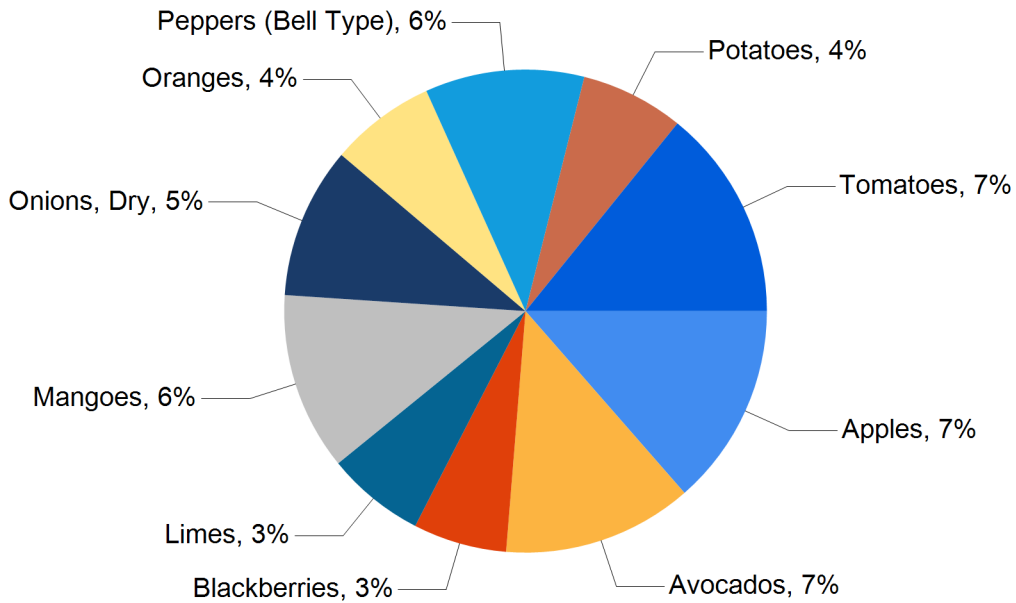

Top 10 Commodities as Percentage of Total Conventional Ads